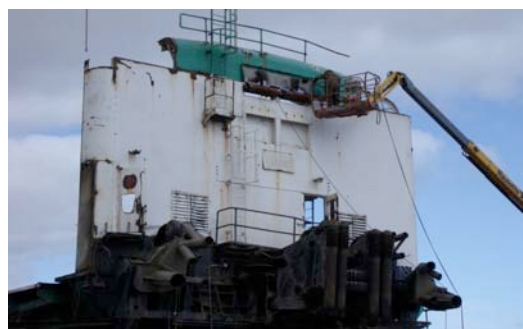

Dismantling of "Chevington Collier" Bucyrus Erie 1260W Walking Dragline

FP Industries LTD