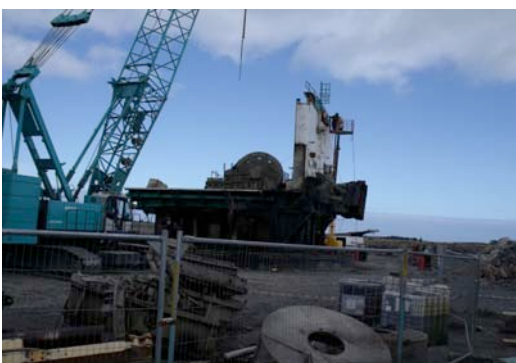

Dismantling of "Chevington Collier" Bucyrus Erie 1260W Walking Dragline

FP Industries LTD