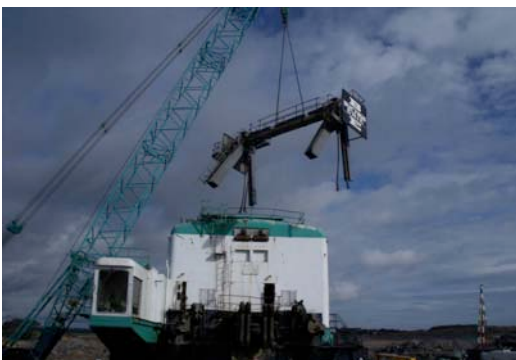

Dismantling of "Chevington Collier" Bucyrus Erie 1260W Walking Dragline

FP Industries LTD