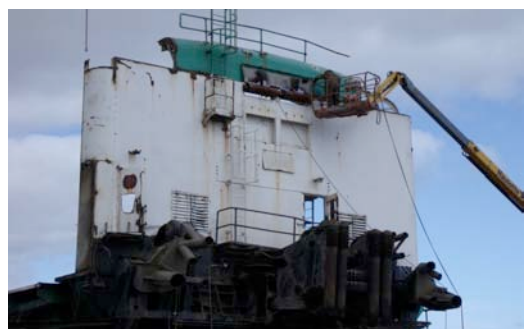

Dismantling of "Chevington Collier" Bucyrus Erie 1260W Walking Dragline

FP Industries LTD